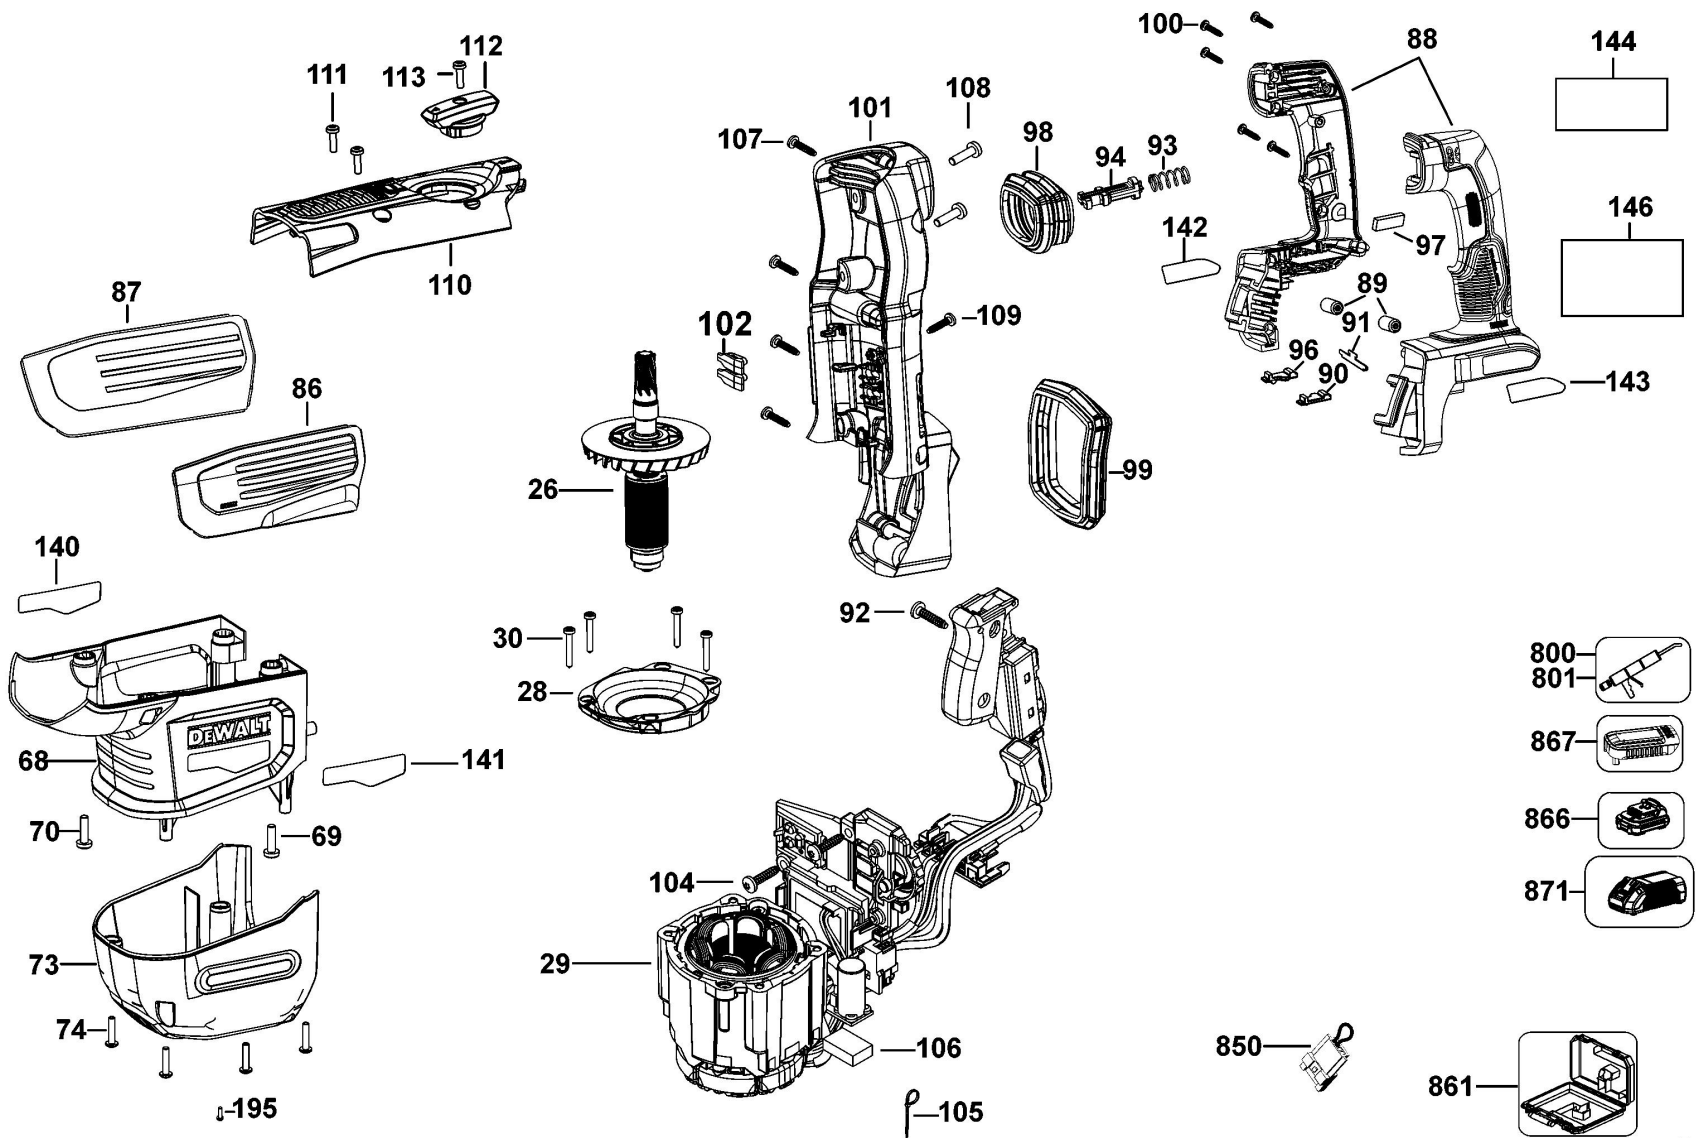

## Parts List DCH614 ROTARY HAMMER DRILL 1

| Item | Part Number | Qty | Part Description | General Description | Other Info | Repair Inst | Markets |
|------|-------------|-----|------------------|---------------------|------------|-------------|---------|
| 1    | N770433     | 1   | HOUSING SA       |                     |            | No          | QW      |
| 2    | N447147     | 1   | SEAL             |                     |            | No          | QW      |
| 3    | N773361     | 1   | CLUTCH SA        |                     |            | No          | QW      |
| 4    | N773364     | 1   | CRANKSHAFT       |                     |            | No          | QW      |
| 5    | 605040-32   | 1   | BEARING          |                     |            | No          | QW      |
| 6    | N526266     | 1   | CIRCLIP          |                     |            | No          | QW      |
| 8    | N773365     | 1   | GEAR             |                     |            | No          | QW      |
| 9    | 323711-26   | 1   | O RING           |                     |            | No          | QW      |
| 10   | N110358     | 1   | BEARING          |                     |            | No          | QW      |
| 11   | N537938     | 1   | SLIDER           |                     |            | No          | QW      |
| 12   | N540705     | 1   | CONNECTOR        |                     |            | No          | QW      |
| 13   | N520791     | 2   | SPRING           |                     |            | No          | QW      |
| 14   | N515556     | 1   | O RING           |                     |            | No          | QW      |
| 15   | N539769     | 1   | ECCENTRIC        |                     |            | No          | QW      |
| 16   | N538422     | 1   | SEAL             |                     |            | No          | QW      |
| 17   | N537843     | 1   | COVER            |                     |            | No          | QW      |
| 18   | N583061     | 1   | FELT             |                     |            | No          | QW      |
| 19   | N520790     | 1   | DETENT           |                     |            | No          | QW      |
| 20   | 324007-11   | 4   | SCREW            | M5 X 18             |            | No          | QW      |
| 21   | 327575-00   | 1   | SLEEVE           |                     |            | No          | QW      |
| 22   | N495599     | 1   | SEAL             |                     |            | No          | QW      |
| 23   | 577745-01   | 1   | BEARING,BALL     |                     |            | No          | QW      |
| 24   | 488147-01   | 1   | CIRCLIP          |                     |            | No          | QW      |
| 25   | N773366     | 1   | HOUSING SA       |                     |            | No          | QW      |
| 26   | N773657     | 1   | ROTOR SA         |                     |            | No          | QW      |
| 27   | 324007-11   | 6   | SCREW            | M5 X 18             |            | No          | QW      |
| 28   | N535851     | 1   | BAFFLE FAN       |                     |            | No          | QW      |
| 29   | NA154308    | 1   | STATOR SA        |                     |            | No          | QW      |
| 30   | 90611830    | 4   | SCREW            |                     |            | No          | QW      |
| 33   | N528347     | 1   | CON ROD          |                     |            | No          | QW      |
| 34   | N526045     | 1   | PISTON           |                     |            | No          | QW      |
| 35   | N550706     | 1   | PIN              |                     |            | No          | QW      |